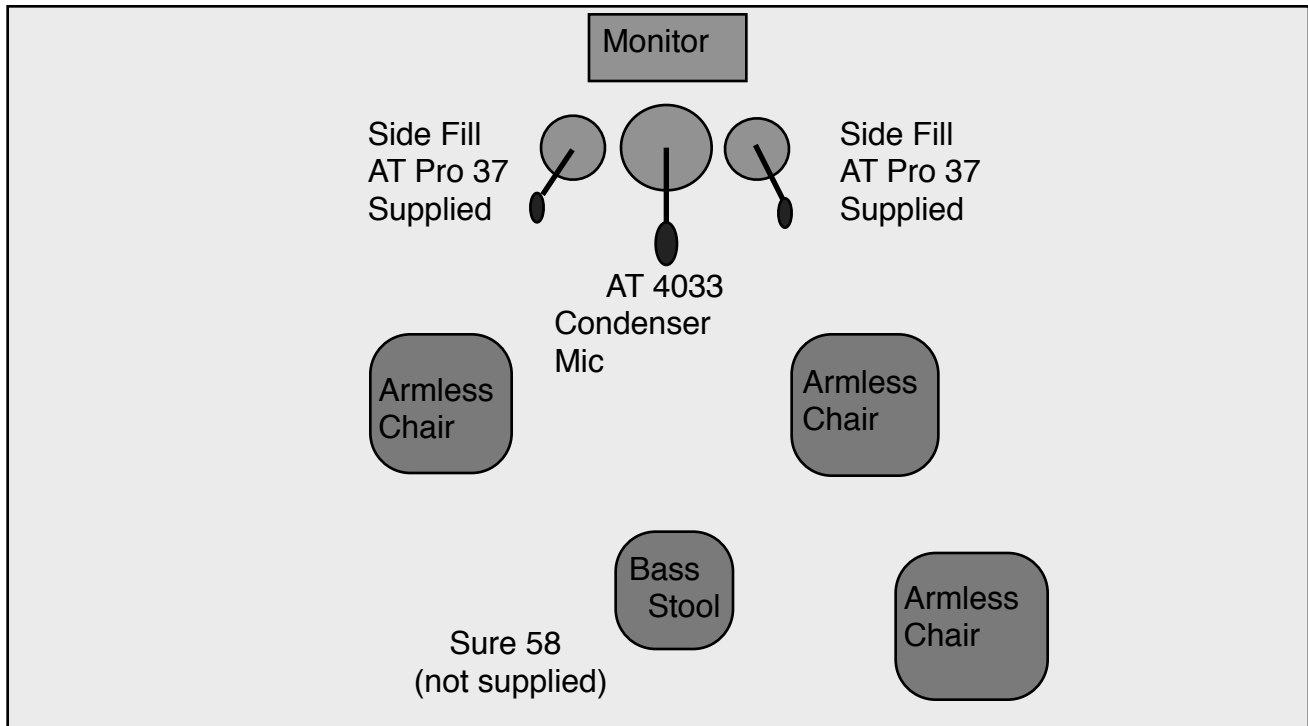

## Stage Plot

The Foghorn Trio plays without DI's

We sing and play primarily through the center AT4033

The Side Mic's are for guitar reinforcement. The bass uses a Sure 58

We sit down to play and sing.

For Questions Please call: